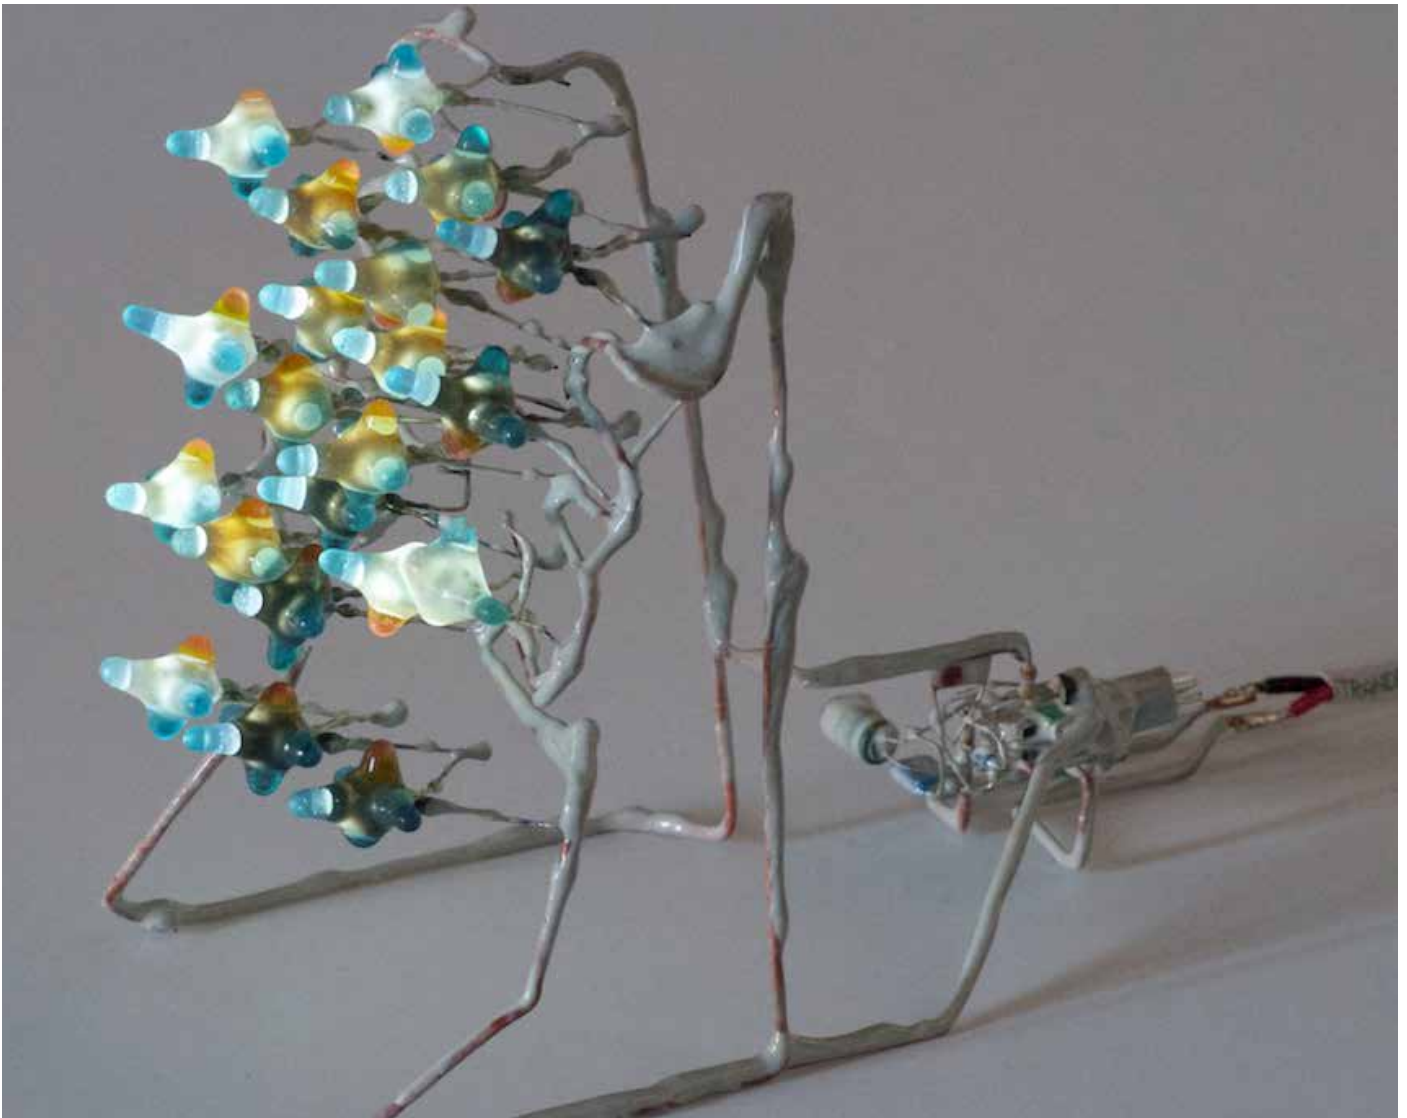

DAVID LINDBERG • NANA GLOW TABLE LAMP

DAVID LINDBERG • NANA GLOW TABLE LAMP

2017

EPOXY RESIN, PIGMENT, LED

H37 L8 W18 CM

UNIQUE PIECE