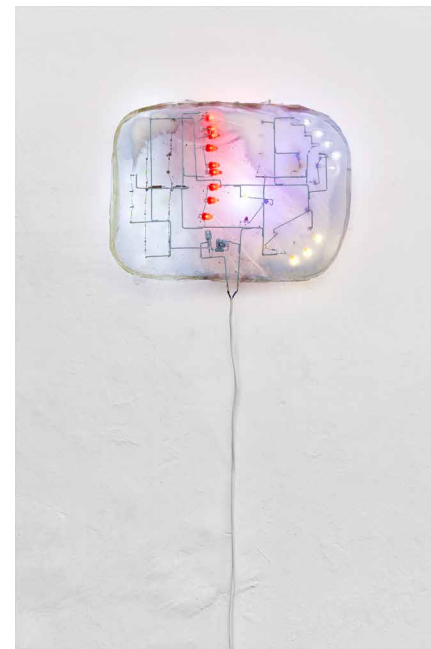

Via Giovanni Segantini 71, 20143 Milan, Italy
t. +39 02 39 813995
m. info@campdesigngallery.com
www.campdesigngallery.com

photography: Giulio Boem

MANTYLUOTO, 2015

The Mantyluoto applique reflects the color shades of the warm atmosphere of Northern Europe houses. Like a window, it contraposes the cold membrane on the outside with the colorful movements of the inside. It is an homage to Finland.

Applique
Epoxy resin, pigment, metal frame, led

40 x 33 x 7,5 cm

Unique piece
Camp Commission, 2015
Finland-Italy

Sold