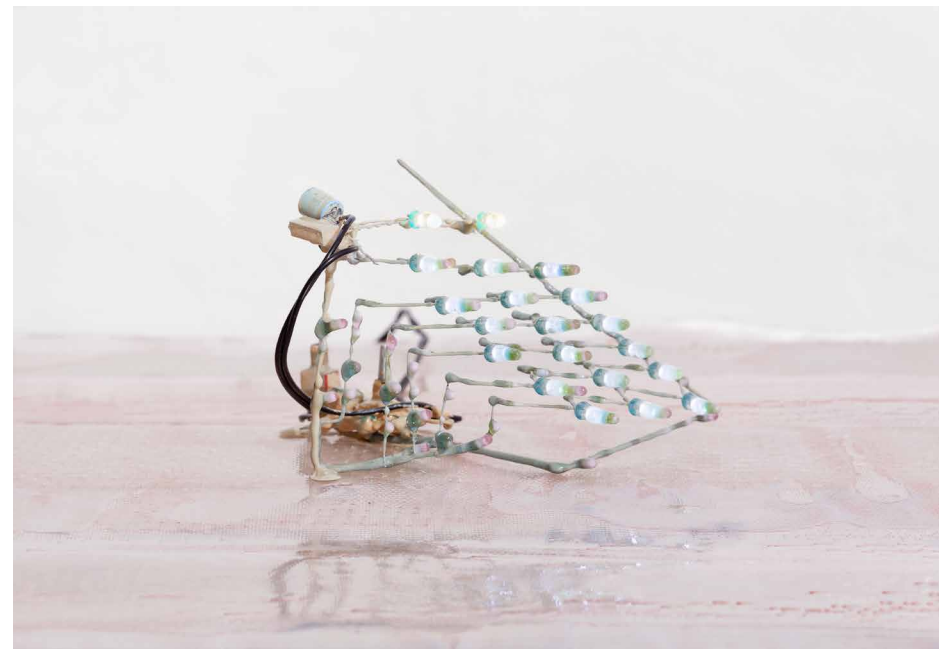

BLADE RUNNER, 2015

We all love that movie.

Table lamp
Epoxy resin, metal frame, pigment, led

16 x 10 x 10 cm

Unique piece
Camp Commission, 2015
Finland-Italy