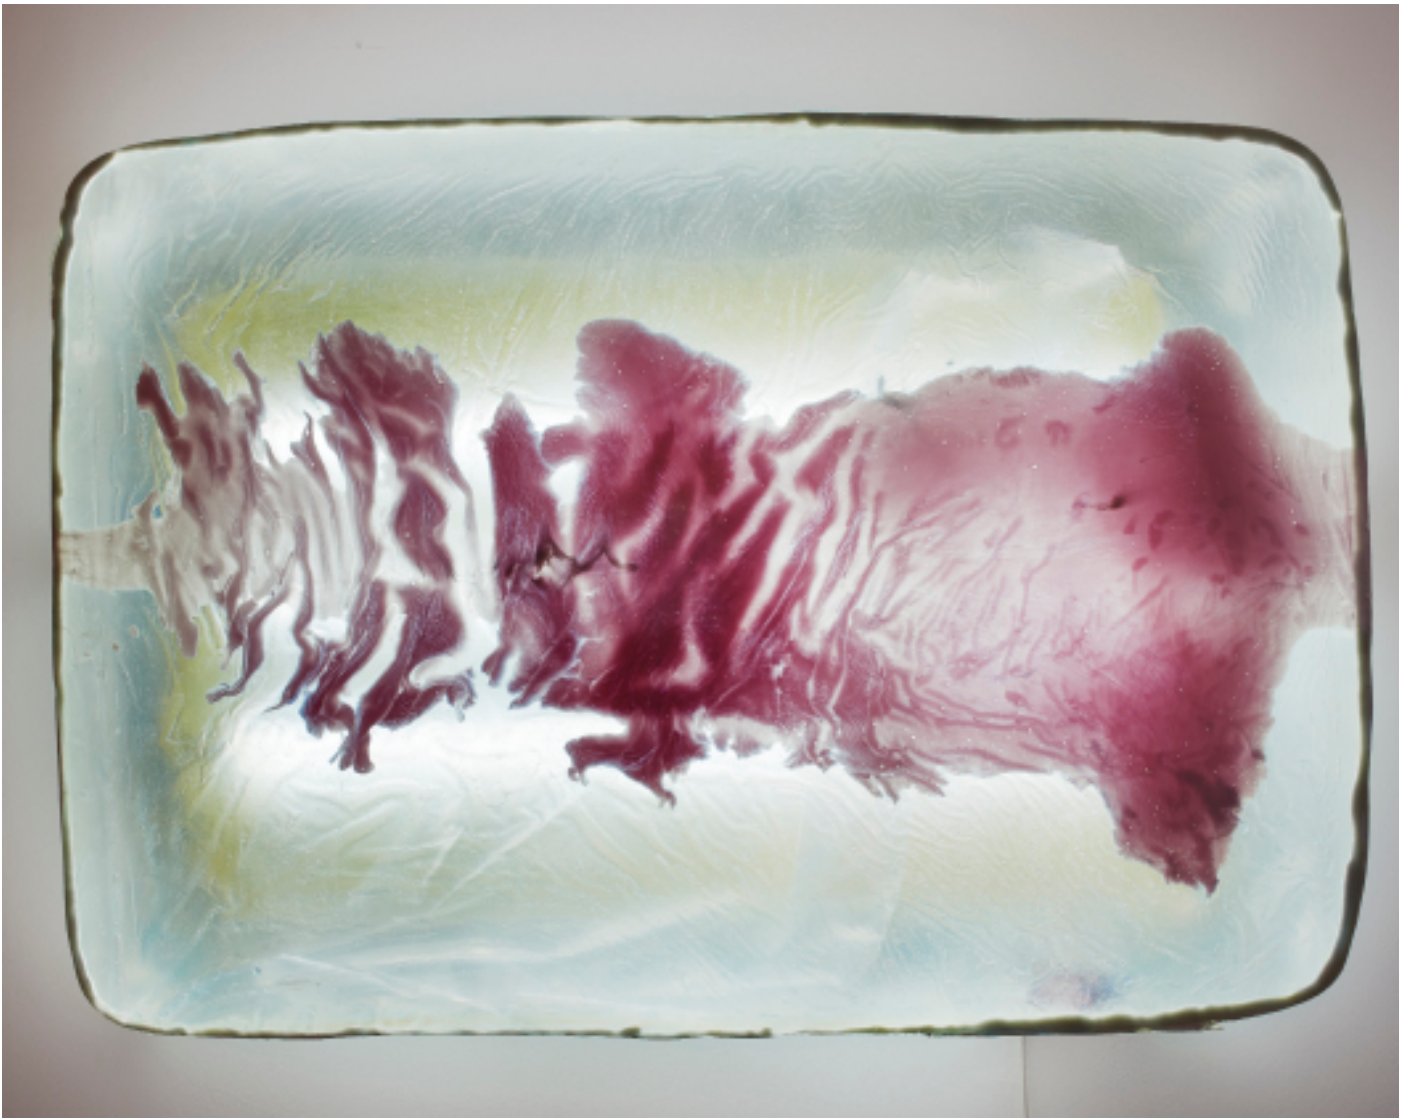

DAVID LINDBERG • BACK TO MANTYLUOTO WALL LAMP

DAVID LINDBERG • BACK TO MANTYLUOTO WALL LAMP

2017

EPOXY RESIN, PIGMENT, METAL FRAME, LED

H100 L15 W150 CM

UNIQUE PIECE