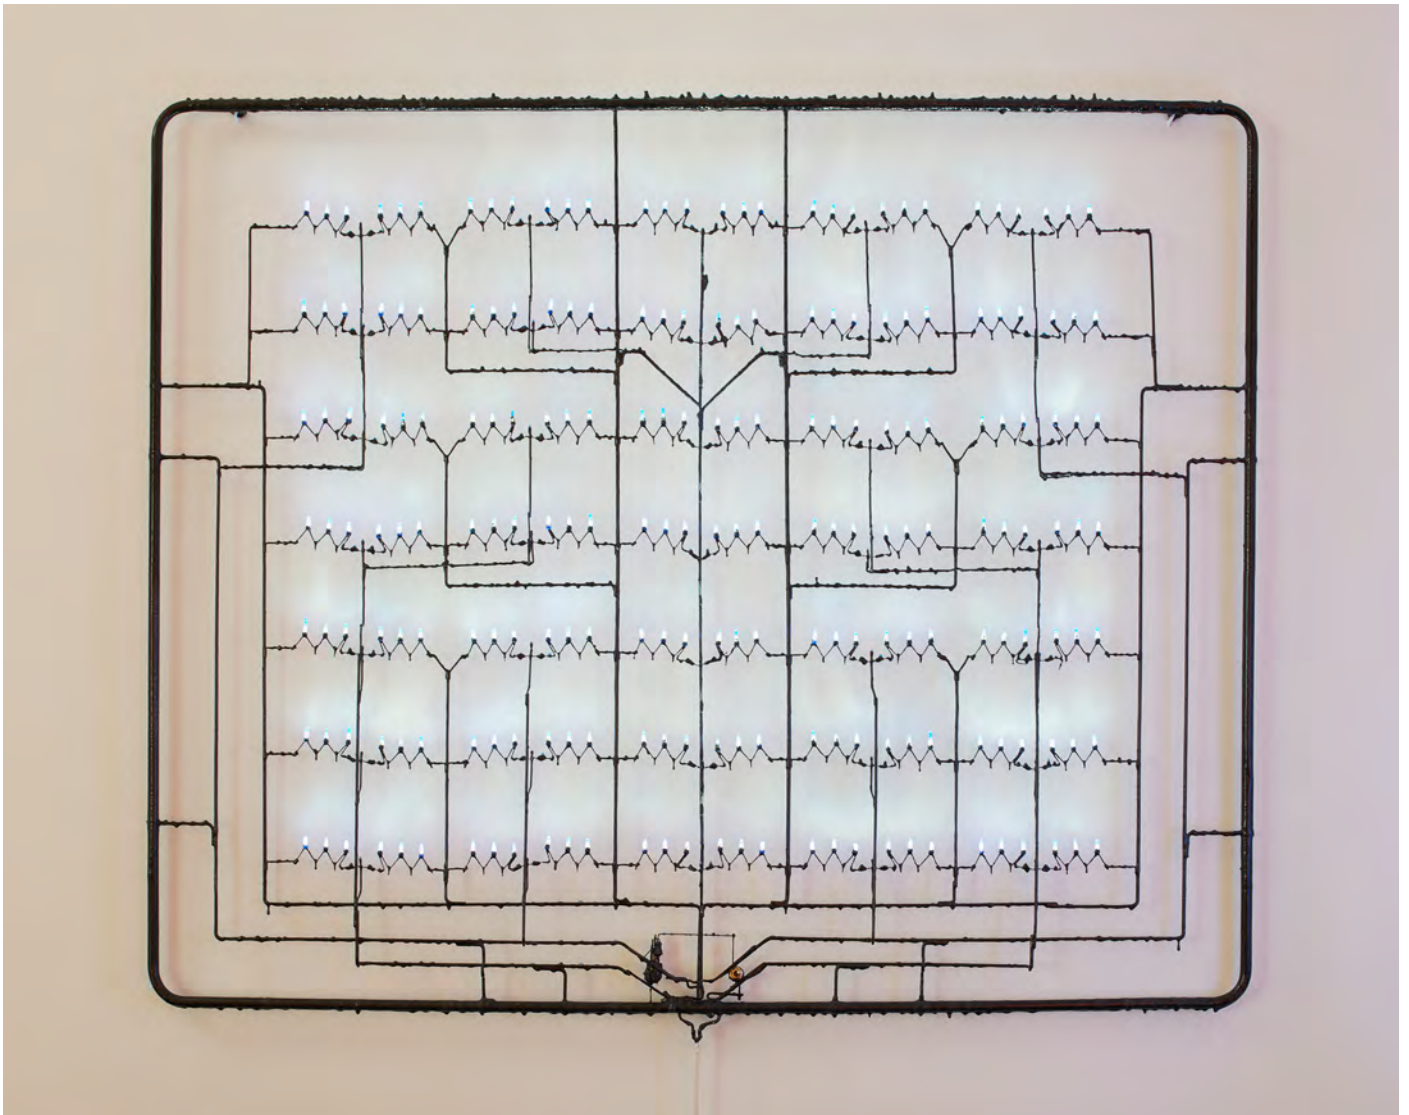

DAVID LINDBERG • TECHNO BLACK WALL LAMP

DAVID LINDBERG • TECHNO BLACK WALL LAMP

2017

EPOXY RESIN, PIGMENT, METAL FRAME, LED

H106 L4 W132 CM

UNIQUE PIECE

DAVID LINDBERG • TECHNO BLACK WALL LAMP

CAMP DESIGN
GALLERY